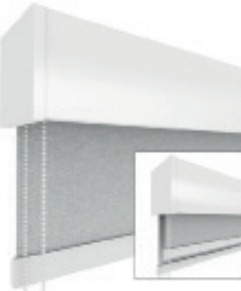

## DESIGN OPTIONS

Open Roll / Standard

Fabric Covered Cassette

Fascia Cover

Square Fascia/ Edge Side Channels

P95 Square Cassette

3", 4", 5", 6" Pocket Options  
closures and closure mounts