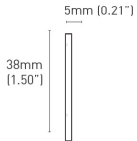

INTERNAL HEMBAR