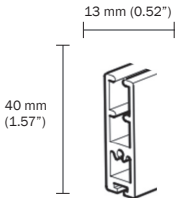

ARCHITECTURAL HEMBAR