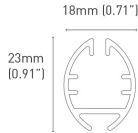

EXTERNAL HEMBAR