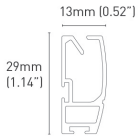

HEMBAR OPTIONS

D30 BOTTOM RAIL