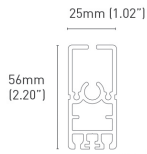

HEMBAR OPTIONS

D30 BOTTOM RAIL

EXTERNAL HEMBAR

INTERNAL HEMBAR

F56 HEMBAR

ARCHITECTURAL HEMBAR

Hardware Colors